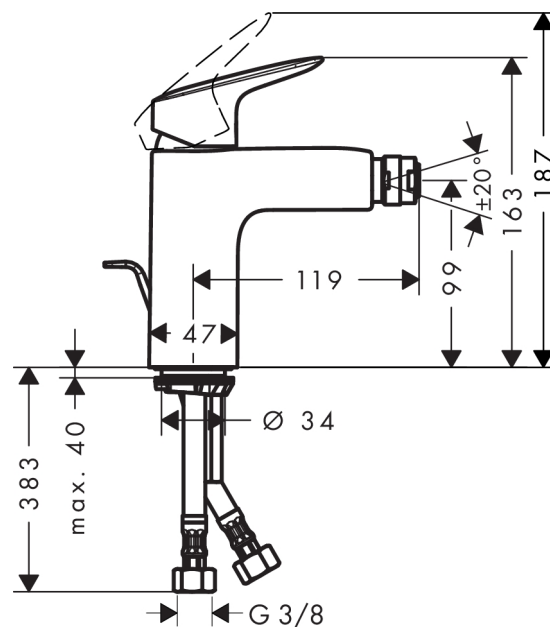

Logis

Single lever bidet mixer 100 with pop-up waste set

Surfaces: **chrome** Article Number: **71200000**

Description

product features

- aerator with ball pivot
- normal spray
- flow rate: 7.2 l/min
- ceramic cartridge
- temperature limitation adjustable
- pop-up waste set G 1¼
- suitable for continuous flow water heaters
- connection dimension: DN15

Technology

Product image

Scale drawing

Flowchart