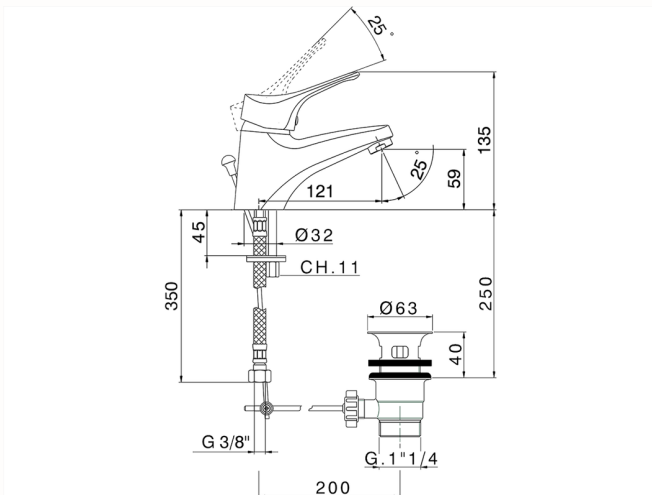

## Single lever washbasin mixer MITO3\_M3000510

MODEL **M3000510**

Single lever washbasin mixer, with automatic 1"1/4 automatic pop-up waste, G.3/8" stainless steel flexible hoses

AVAILABLE FINISHINGS

**21** 21 Chrome

CHARACTERISTICS

Cartridge Spare Parts **ZZ95273000**

**40 mm Cartridge**

## Single lever washbasin mixer MITO3\_M3000510

M3000510

<https://en.cisal.it/single-lever-washbasin-mixer-mito3m3000510>

2024-03-06