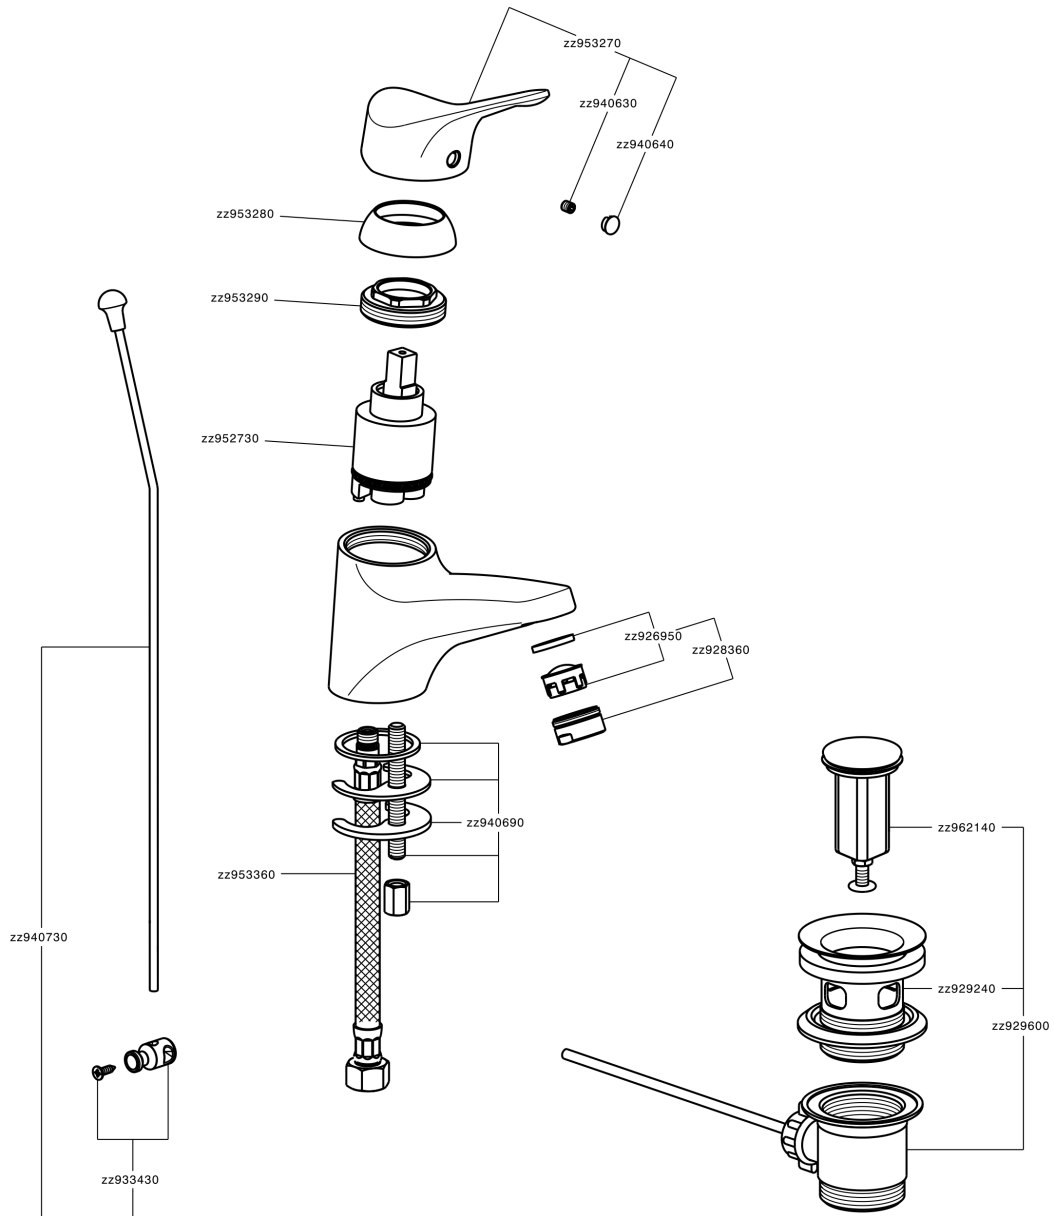

## Single lever washbasin mixer MITO3\_M3000510

MODEL **M3000510**

Single lever washbasin mixer, with automatic 1"1/4 automatic pop-up waste, G.3/8" stainless steel flexible hoses

AVAILABLE FINISHINGS

**21** 21 Chrome

CHARACTERISTICS

Cartridge Spare Parts **ZZ95273000**

**40 mm Cartridge**

## Single lever washbasin mixer MITO3\_M3000510

M3000510

<https://en.cisal.it/single-lever-washbasin-mixer-mito3m3000510>

2024-03-06