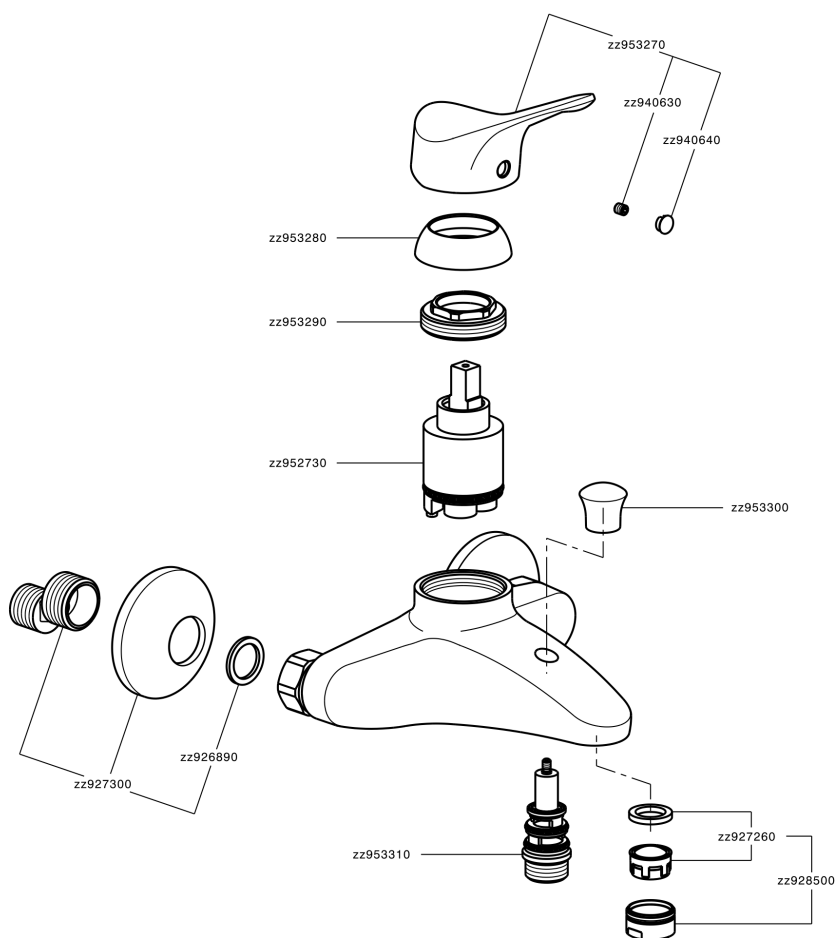

Single lever bath mixer MITO3_M3000130

MODEL **M3000130**

Single lever bath mixer, without shower set, 1/2" M flexible connection

AVAILABLE FINISHINGS

21 21 Chrome

CHARACTERISTICS

Cartridge Spare Parts **ZZ95273000**

40 mm Cartridge

Single lever bath mixer MITO3_M3000130

M3000130

<https://en.cisal.it/single-lever-bath-mixer-mito3m3000130>

2024-03-06