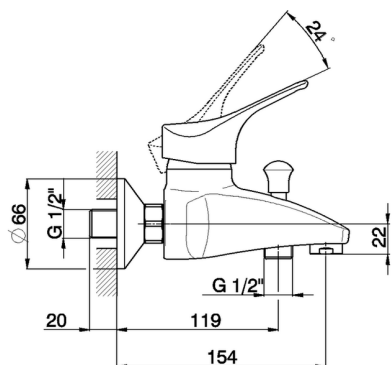

Single lever bath mixer MITO3_M3000130

MODEL **M3000130**

Single lever bath mixer, without shower set, 1/2" M flexible connection

AVAILABLE FINISHINGS

21 21 Chrome

CHARACTERISTICS

Cartridge Spare Parts **ZZ95273000**

40 mm Cartridge

Single lever bath mixer MITO3_M3000130

M3000130

<https://en.cisal.it/single-lever-bath-mixer-mito3m3000130>

2024-03-06