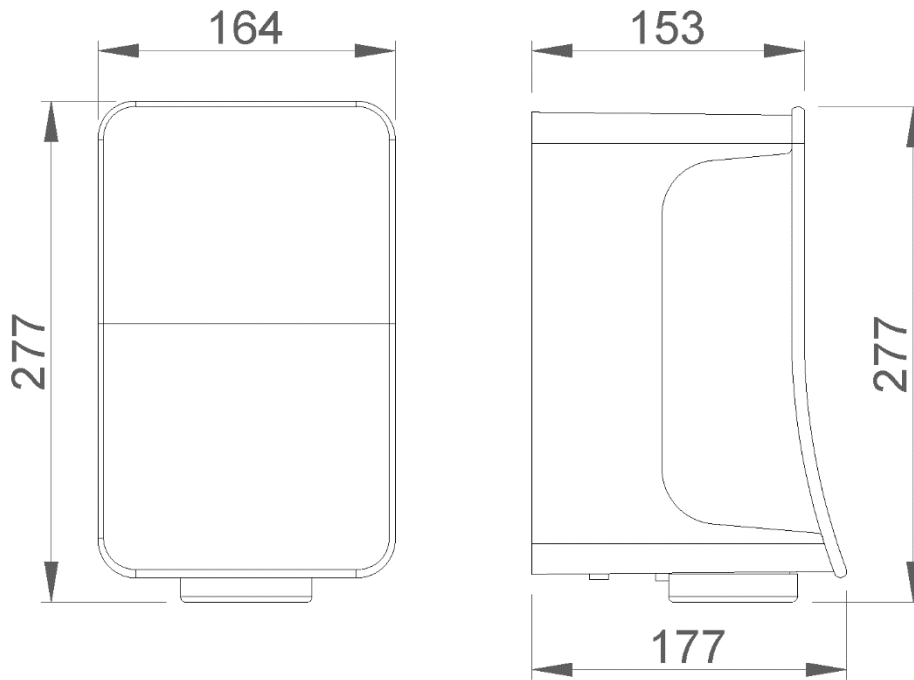

**SUGGESTED TEXT FOR PRESCRIPTION**

NOFER hand dryer, powered by an laser sensor, 900 W or 700 W power. Speed motor 30000 r.p.m. front cover color black. Dimensions: 277 height x 164 width x 177 depth (mm).

**01250.B**

**01600.S**

**01851.W**

**01451.S**

**TECHNICAL DRAWING**

DIMENSIONS IN mm

NOFER S.L.  
 Avenida de la fama, 118  
 08940 · Cornellà de Llobregat (Barcelona)  
 Tel +34 934 742 423 · Fax +34 934 743 548  
 nofer@nofer.com · www.nofer.com