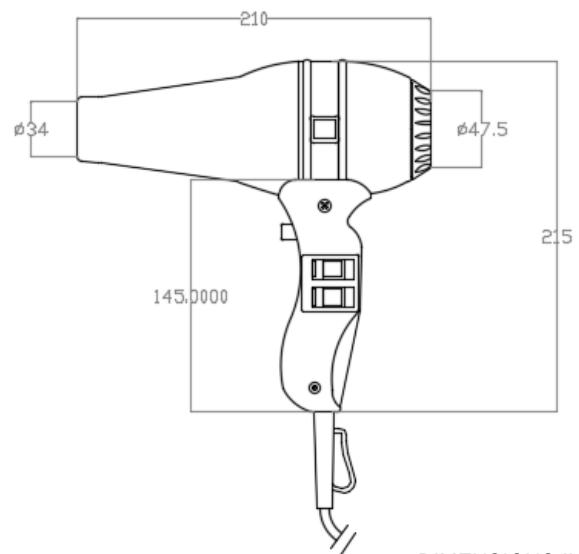

Hair dryer

- Hair dryer with two speeds and two temperatures.
- ON/OFF switch button.
- Security push button to switch on the hair dryer by continuous pressing.

TECHNICAL DATA

- Body made of black ABS and chromed steel.
- Dimensions: 215 height x 210 width x 93 depth (mm).
- Weight: 0,9 kg.
- Voltage: 220-240 V ~ 50/60 Hz.
- Power: 900 - 1800 W.
- Electric isolation: Class II. Protection index: IP20.
- Airflow: 1450 l/min.
- Sound pressure: 65 dbA (at 2 m).
- Outlet airflow temperature at 10 cm with environmental T^a of 20° C: 63°C.

SUGGESTED TEXT FOR PRESCRIPTION

NOFER hair dryer with hot airflow. Equipped with two selectors to adjust airflow and air temperature. Power: 900 - 1800 W. Dimensions: 215 height x 210 width x 93 depth (mm).

TECHNICAL DRAWING

DIMENSIONS IN mm

NOFER S.L.
 Avenida de la fama, 118
 08940 · Cornellà de Llobregat (Barcelona)
 Tel +34 934 742 423 · Fax +34 934 743 548
 export@nofer.com · www.nofer.com

Related Products