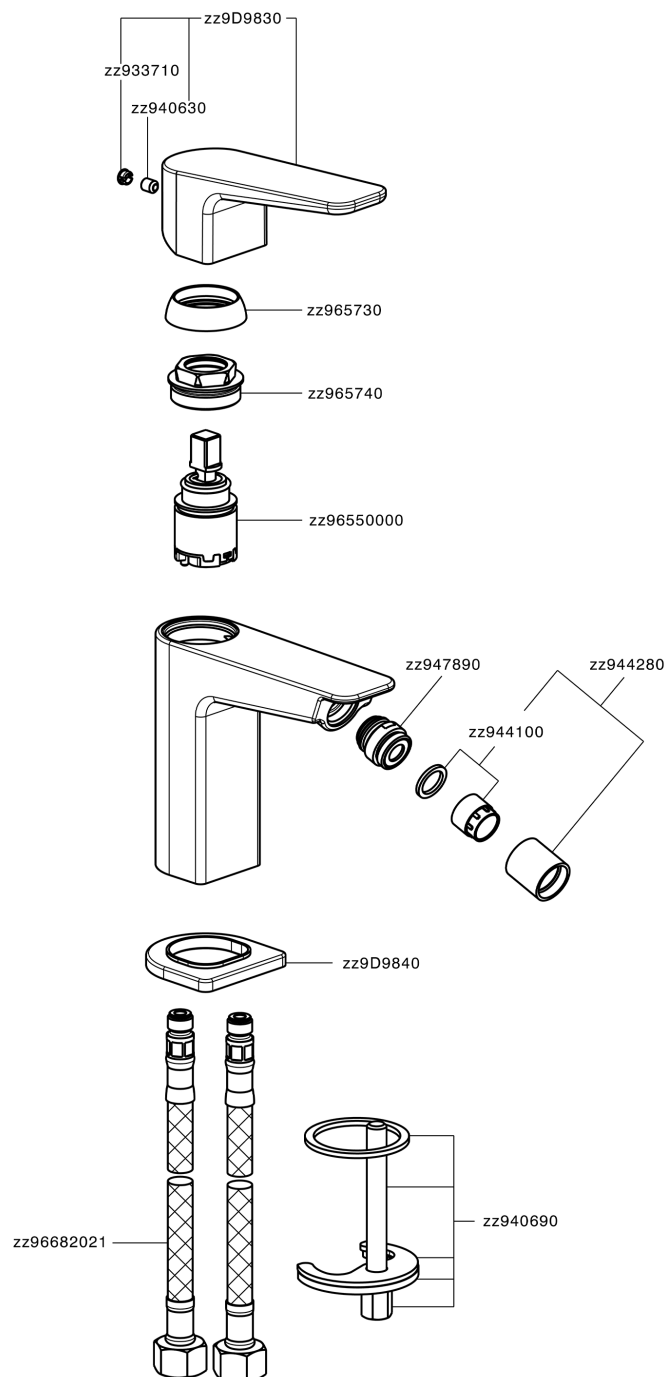

Single lever bidet mixer ROCK&ROLL_RK000564

MODEL **RK000564**

Single lever bidet mixer, without pop up waste, G.3/8"
Stainless Steel Flexible

AVAILABLE FINISHINGS

- 
21 21 Chrome
- 
2F 2F Brushed Nickel
- 
40 40 Matt Black

CHARACTERISTICS

Cartridge Spare Parts **ZZ96550000**

25 mm Cartridge

Single lever bidet mixer ROCK&ROLL_RK000564

RK000564

<https://en.cisal.it/single-lever-bidet-mixer-rockrollrk000564>

2024-03-06