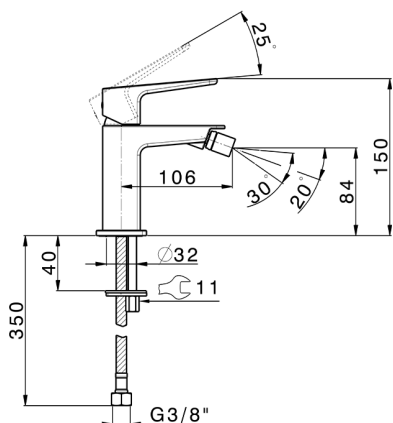

Single lever bidet mixer ROCK&ROLL_RK000564

MODEL **RK000564**

Single lever bidet mixer, without pop up waste, G.3/8"
Stainless Steel Flexible

AVAILABLE FINISHINGS

- 
21 21 Chrome
- 
2F 2F Brushed Nickel
- 
40 40 Matt Black

CHARACTERISTICS

Cartridge Spare Parts **ZZ96550000**

25 mm Cartridge

Single lever bidet mixer ROCK&ROLL_RK000564

RK000564

<https://en.cisal.it/single-lever-bidet-mixer-rockrollrk000564>

2024-03-06