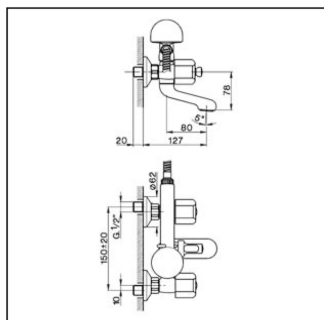

Bath mixer TR_TR000130

MODEL **TR000130**

Bath mixer, without shower set, 1/2" M flexible connection, without handles

AVAILABLE FINISHINGS

CHARACTERISTICS

Bath mixer TR_TR000130

cisal

TR 00010 (TR 00012 - TR 00013)