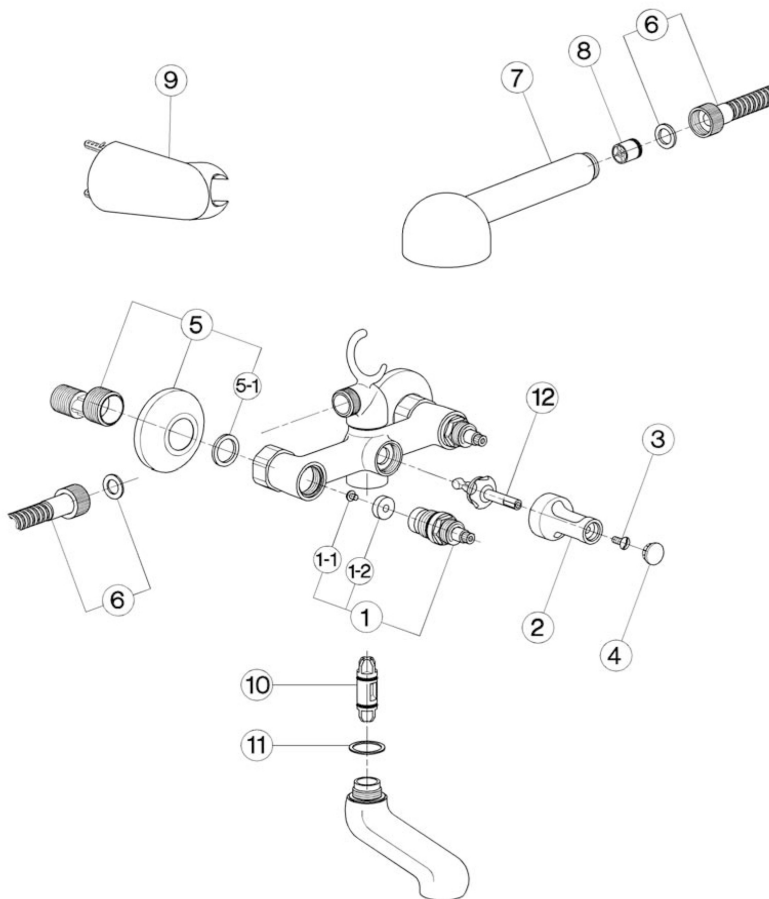

Bath mixer TR_TR000130

MODEL **TR000130**

Bath mixer, without shower set, 1/2" M flexible connection, without handles

AVAILABLE FINISHINGS

CHARACTERISTICS

Bath mixer TR_TR000130

cisal

TR 00010 (TR 00012 - TR 00013)

- Gruppo vasca
- Bath mixer
- Badebatterie
- Mélangeur bain/douche

bar	PORTATA BOCCA DI EROGAZIONE * SPOUT FLOW RATE DURCHFLOSS WANNENEINLAUF DEBIT BEC DÉVERSEUR l/min.
0.1	18.5
0.2	27
0.3	35
0.4	40
0.5	47
1	/