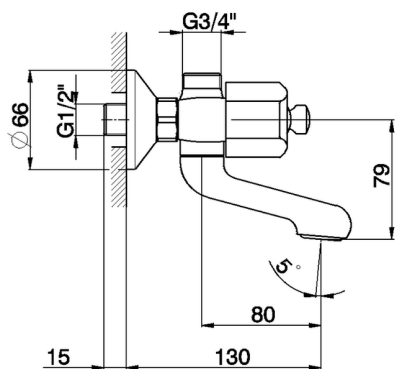

Bath mixer TR_TR000130

MODEL **TR000130**

Bath mixer, without shower set, 1/2" M flexible connection, without handles

AVAILABLE FINISHINGS

CHARACTERISTICS

Bath mixer TR_TR000130

cisal

TR 00010 (TR 00012 - TR 00013)

- Gruppo vasca
- Bath mixer
- Badebatterie
- Mélangeur bain/douche

bar	PORTATA BOCCA DI EROGAZIONE * SPOUT FLOW RATE DURCHFLOSS WANNENEINLAUF DEBIT BEC DÉVERSEUR l/min.
0.1	18.5
0.2	27
0.3	35
0.4	40
0.5	47
1	/