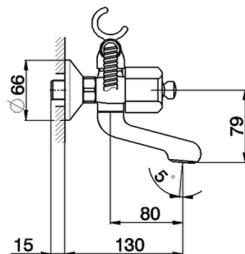

Bath mixer, full equipment TR_TR000120

MODEL **TR000120**

Bath mixer, full equipment, wall mounted adjustable handshower bracket, Globo D.63 mm ABS one spray handshower, 150 cm Brass Flexible Hose, without handles

AVAILABLE FINISHINGS

21 21 Chrome

CHARACTERISTICS

Bath mixer, full equipment TR_TR000120

cisal
TR 00010 (TR 00012 - TR 00013)

- Gruppo vasca
- Bath mixer
- Badebatterie
- Mélangeur bain/douche

bar	PORTATA BOCCA DI EROGAZIONE * SPOUT FLOW RATE DURCHFLOSS WANNENEINLAUF DEBIT BEC DÉVERSEUR l/min.
0.1	18.5
0.2	27
0.3	35
0.4	40
0.5	47
1	/