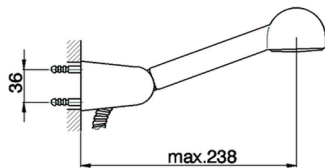

Bath mixer, full equipment TR_TR000120

MODEL **TR000120**

Bath mixer, full equipment, wall mounted adjustable handshower bracket, Globo D.63 mm ABS one spray handshower, 150 cm Brass Flexible Hose, without handles

AVAILABLE FINISHINGS

21 21 Chrome

CHARACTERISTICS

Bath mixer, full equipment TR_TR000120

cisal
TR 00010 (TR 00012 - TR 00013)

- Gruppo vasca
- Bath mixer
- Badebatterie
- Mélangeur bain/douche

bar	PORTATA BOCCA DI EROGAZIONE * SPOUT FLOW RATE DURCHFLOSS WANNENEINLAUF DEBIT BEC DÉVERSEUR l/min.
0.1	18.5
0.2	27
0.3	35
0.4	40
0.5	47
1	/