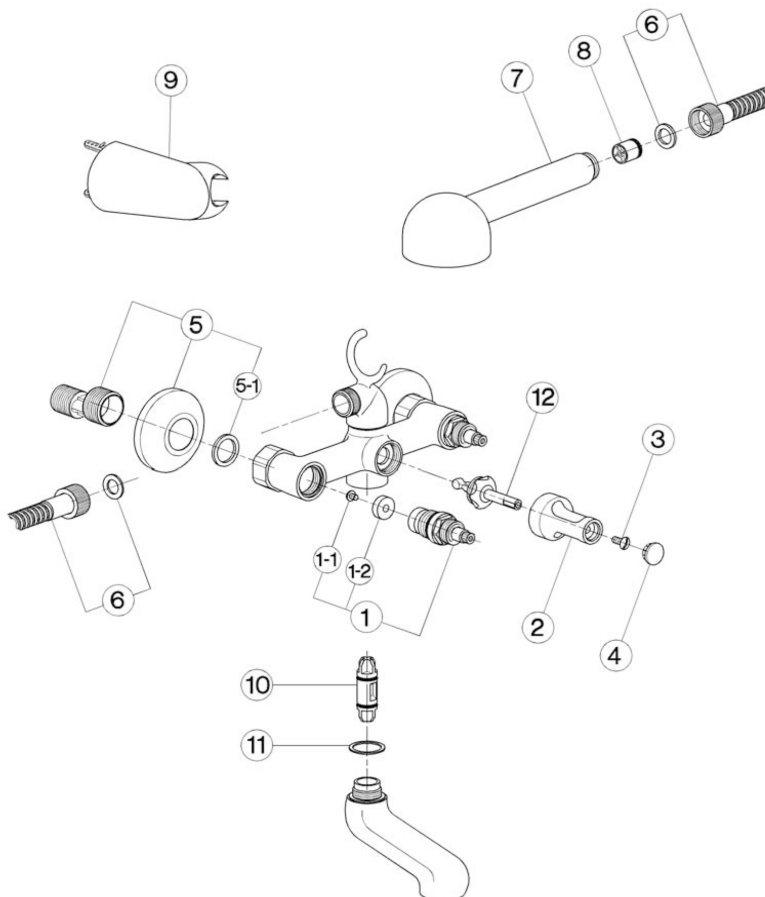

Bath mixer, full equipment TR_TR000120

MODEL **TR000120**

Bath mixer, full equipment, wall mounted adjustable handshower bracket, Globo D.63 mm ABS one spray handshower, 150 cm Brass Flexible Hose, without handles

AVAILABLE FINISHINGS

21 21 Chrome

CHARACTERISTICS

Bath mixer, full equipment TR_TR000120

cisal
TR 00010 (TR 00012 - TR 00013)

- Gruppo vasca
- Bath mixer
- Badebatterie
- Mélangeur bain/douche

bar	PORTATA BOCCA DI EROGAZIONE * SPOUT FLOW RATE DURCHFLOSS WANNENEINLAUF DEBIT BEC DÉVERSEUR l/min.
0.1	18.5
0.2	27
0.3	35
0.4	40
0.5	47
1	/