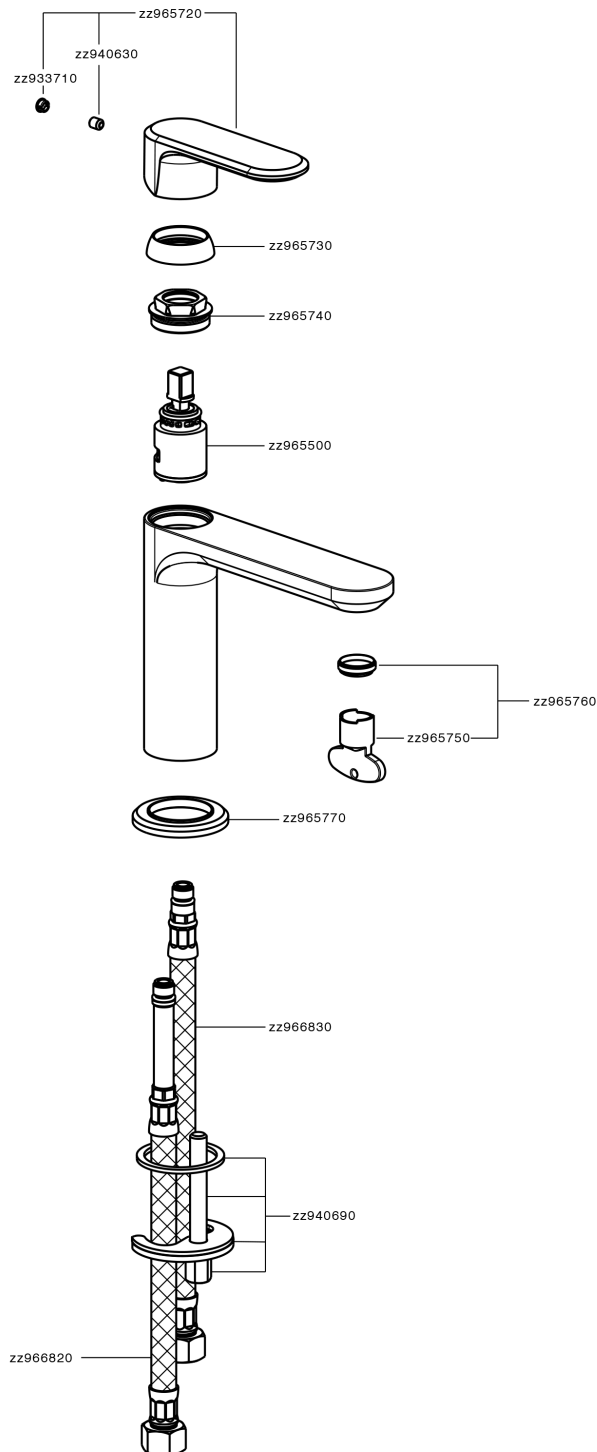

Single lever washbasin mixer LINEAVIVA_LV000540

MODEL **LV000540**

Single lever washbasin mixer, without automatic pop-up waste, G.3/8" stainless steel flexible hoses

AVAILABLE FINISHINGS

-  **21** 21 Chrome
-  **2B** 2B Polished Nickel
-  **2F** 2F Brushed Nickel
-  **40** 40 Matt Black
-  **4Q** 4Q Matt White

CHARACTERISTICS

Cartridge Spare Parts **ZZ96550000**

25 mm Cartridge

Single lever washbasin mixer LINEAVIVA_LV000540

LV000540

<https://en.cisal.it/single-lever-washbasin-mixer-lineavivalv000540>

2024-03-06