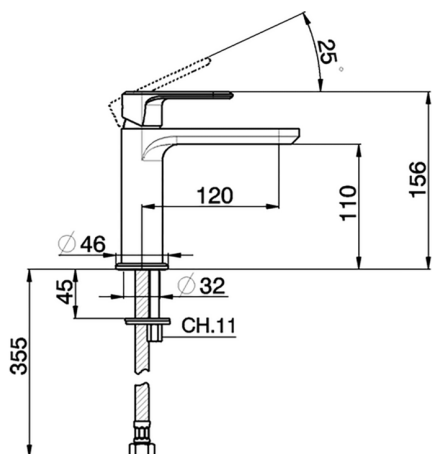

Single lever washbasin mixer LINEAVIVA_LV000540

MODEL **LV000540**

Single lever washbasin mixer, without automatic pop-up waste, G.3/8" stainless steel flexible hoses

AVAILABLE FINISHINGS

-  **21** 21 Chrome
-  **2B** 2B Polished Nickel
-  **2F** 2F Brushed Nickel
-  **40** 40 Matt Black
-  **4Q** 4Q Matt White

CHARACTERISTICS

Cartridge Spare Parts **ZZ96550000**

25 mm Cartridge

Single lever washbasin mixer LINEAVIVA_LV000540

LV000540

<https://en.cisal.it/single-lever-washbasin-mixer-lineavivalv000540>

2024-03-06