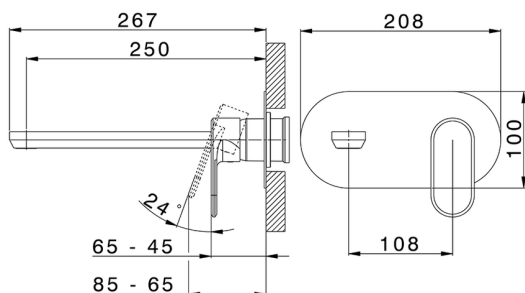

CHARACTERISTICS

Installation **Concealed**
Required concealed parts **ZA002450**

2024-03-06