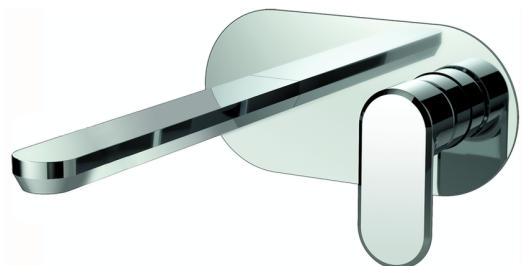

Exposed part for single lever washbasin valve LINEAVIVA_LV005511

MODEL **LV005511**

Exposed part for single lever washbasin valve, without concealed part, spout L.250 mm, for item Easy-Box ZA002450-ZA025510

AVAILABLE FINISHINGS

-  **21** 21 Chrome
-  **2B** 2B Polished Nickel
-  **2F** 2F Brushed Nickel
-  **40** 40 Matt Black
-  **4Q** 4Q Matt White

CHARACTERISTICS

Installation **Concealed**
 Required concealed parts **ZA002450**