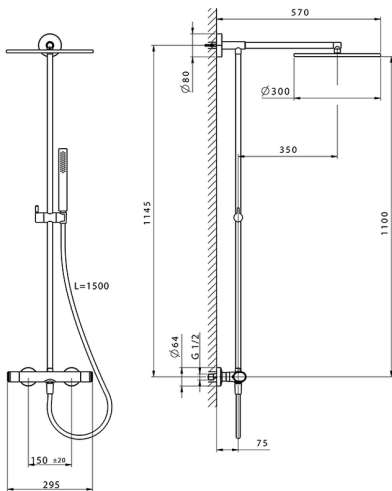

## Thermostatic shower column, 2-functions SHOWER COLUMNS\_LVC78030

MODEL **LVC78030**

Thermostatic shower column, 2-functions, 2 outlet deviasop, not adjustable riser column, Sliding handshower holder, minimalistic one spray handshower ABS, 300 mm Brass round headshower, 150 cm smooth SUPREME Flexible Hose

### CHARACTERISTICS

Cartridge Spare Parts **ZZ96551000**

**TMX 25 Thermostatic Valve**

#### DeviaStop

The Cisal Devia Stop technology allows to adjust the water flow and to direct it to the selected output point (overhead soaker, hand shower, etc).