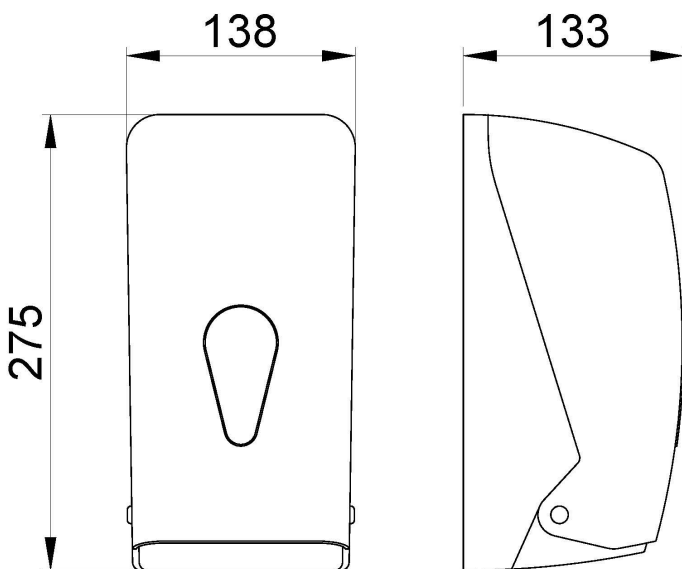

Suggested text for prescription

Toilet paper dispenser NOFER, for wall mounting, made of black ABS plastic and transparent SAN display.

Capacity: 400 services.

Dimensions: 275 H x 138 W x 133 D (mm).

Technical characteristics

Material: ABS

Finishing: Black

Visor material: SAN transparent

Dimensions: 275 h x 138 w x 133 d (mm)

Consumable: NOFER 06008

Capacity: 400 services

Net weight: 450 g

Dimensional drawing