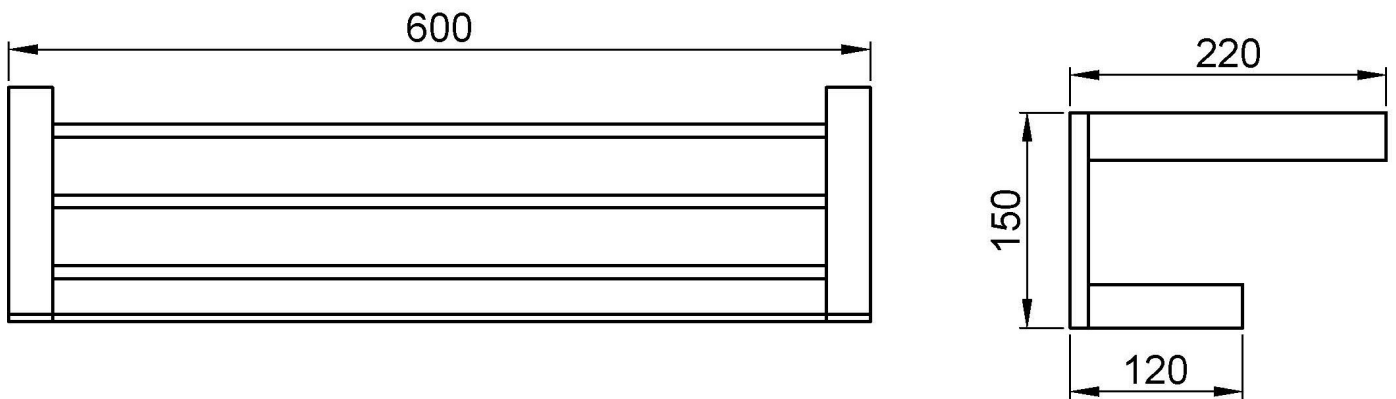

Dimensional drawing

Ctra. Laureà Miró, 385-387
08980 | Sant Feliu de Llobregat,
Barcelona - Spain
T. +34 934 742 423
F. +34 934 743 548
nofer@nofer.com
www.nofer.com

RELATED PRODUCTS

09078.N

16220.40.N

16220.60.N