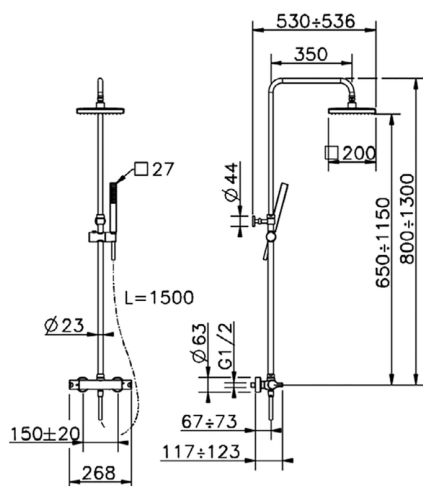

## 2-functions Thermostatic shower set SHOWER COLUMNS\_SCC82060

MODEL **SCC82060**

2-functions Thermostatic shower set, 2 outlet devia stop, adjustable riser column, Sliding handshower holder, ABS 27x27mm one spray minimalist square handshower, 200x200 mm Brass square showerhead, 150 cm smooth SILVERFLEX Flexible Hose

AVAILABLE FINISHINGS

CHARACTERISTICS

Cartridge Spare Parts **22.03A.AR - ZZ97080004**

**Argo 1 (short filter) Thermostatic Valve**

### DeviaStop

The Cisal Devia Stop technology allows to adjust the water flow and to direct it to the selected output point (overhead soaker, hand shower, etc).