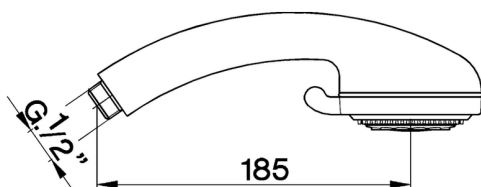

## Ares handshower SHOWER\_DS014130

MODEL **DS014130**

Ares handshower, 3 sprays ABS

AVAILABLE FINISHINGS

CHARACTERISTICS

2024-03-20