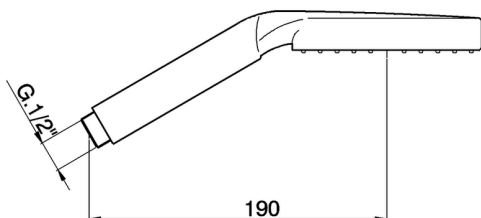

Hydro 2 handshower SHOWER_DS014220

MODEL **DS014220**

Hydro 2 handshower, ABS one spray

AVAILABLE FINISHINGS

CHARACTERISTICS

2024-03-20