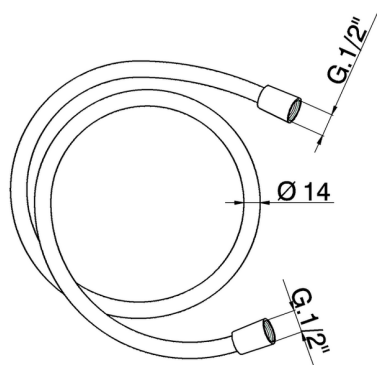

CHARACTERISTICS

2024-04-19