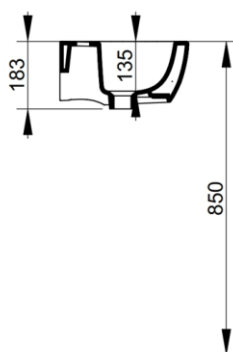

NOT PROVIDED FIXINGS / ACCESSORIES / SPARE PARTS

(* Mandatory)

V3021CR
Push button pop-up waste, with overflow, chrome plated

V303081
Design syphon for basin

V3030CR
Design syphon for basin

F303199
Fixation set for basin.

Updated: 19/09/2023