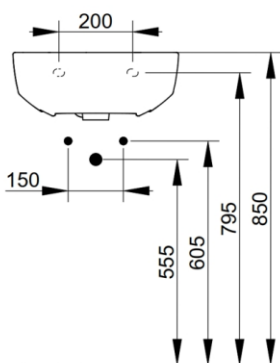

Cod. D431701

White

DOP-No 14688

Wall mounted basin with overflow and central taphole; for assembly alone with syphon. To be installed with compatible fixings according to wall type.

Width mm)	450
Depth (mm)	350
Height mm)	165
Weight Kg)	11,80
Overflow hole	Si
Tap Holes	One-hole
Installation	wall mounted

available colours:

NOT PROVIDED FIXINGS / ACCESSORIES / SPARE PARTS

(* Mandatory)

V3021CR
Push button pop-up waste, with overflow, chrome plated

V303081
Design syphon for basin

V3030CR
Design syphon for basin