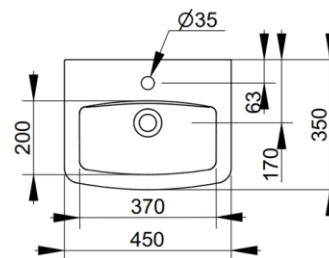

Cod. D431701

White

DOP-No 14688

Wall mounted basin with overflow and central taphole; for assembly alone with syphon. To be installed with compatible fixings according to wall type.

Width mm)	450
Depth (mm)	350
Height mm)	165
Weight Kg)	11,80
Overflow hole	Si
Tap Holes	One-hole
Installation	wall mounted

available colours:

NOT PROVIDED FIXINGS / ACCESSORIES / SPARE PARTS

(* Mandatory)

V3021CR
Push button pop-up waste, with overflow, chrome plated

V303081
Design syphon for basin

V3030CR
Design syphon for basin