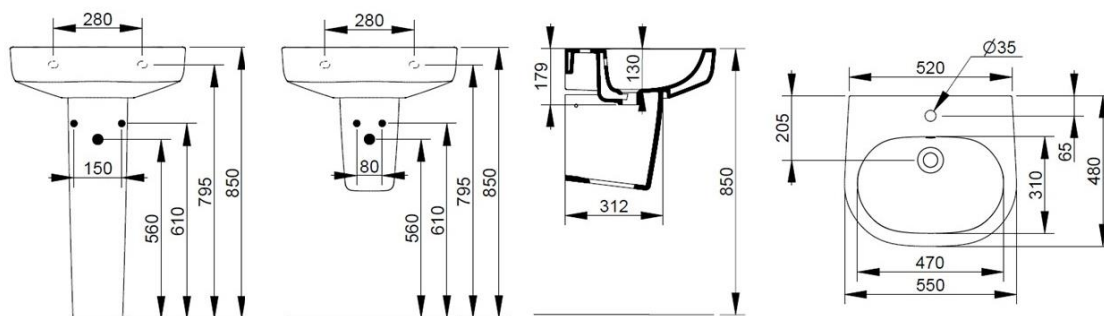

Cod. D461301

White

DOP-No 14688

Wall mounted basin with overflow and central taphole; for assembly with pedestal, semi-pedestal, or alone with syphon. To be installed with compatible fixings (not supplied) according to wall type.

Width mm)	550
Depth (mm)	480
Height mm)	160
Weight Kg)	16,30
Overflow hole	Si
Tap Holes	One-hole
Installation	wall mounted

available colours:

NOT PROVIDED FIXINGS / ACCESSORIES / SPARE PARTS

(* Mandatory)

D461501
Ceramic pedestal

D461801
Ceramic semi-pedestal
supplied with fixation set.

V3021CR
Push button pop-up waste,
with overflow, chrome
plated

V303081
Design syphon for basin

V3030CR
Design syphon for basin