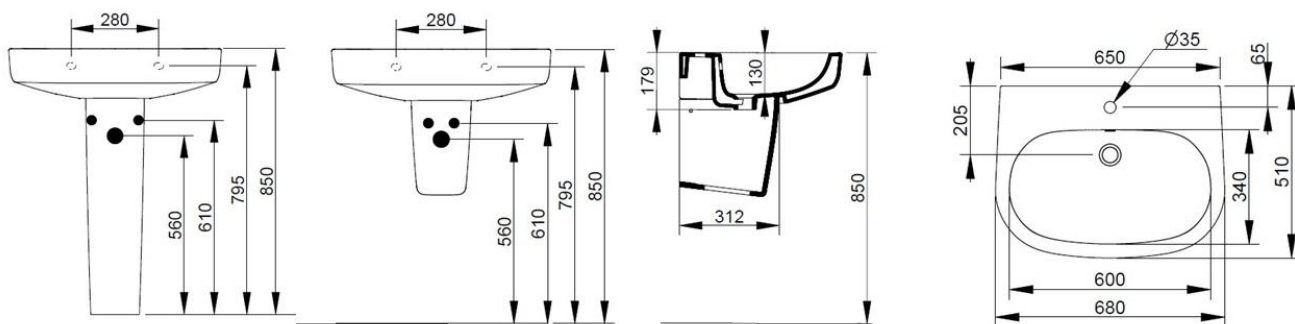

Cod. D461001

White

DOP-No 14688

Wall mounted basin with overflow and central taphole; for assembly with pedestal, semi-pedestal, or alone with syphon. To be installed with compatible fixings (not supplied) according to wall type.

Width mm)	680
Depth (mm)	510
Height mm)	160
Weight Kg)	22,00
Overflow hole	Si
Tap Holes	One-hole
Installation	wall mounted

available colours:

NOT PROVIDED FIXINGS / ACCESSORIES / SPARE PARTS

(* Mandatory)

D461501
Ceramic pedestal

D461801
Ceramic semi-pedestal
supplied with fixation set.

V303081
Design syphon for basin

V3030CR
Design syphon for basin

F303199
Fixation set for basin.

V3021CR
Push button pop-up waste,
with overflow, chrome
plated